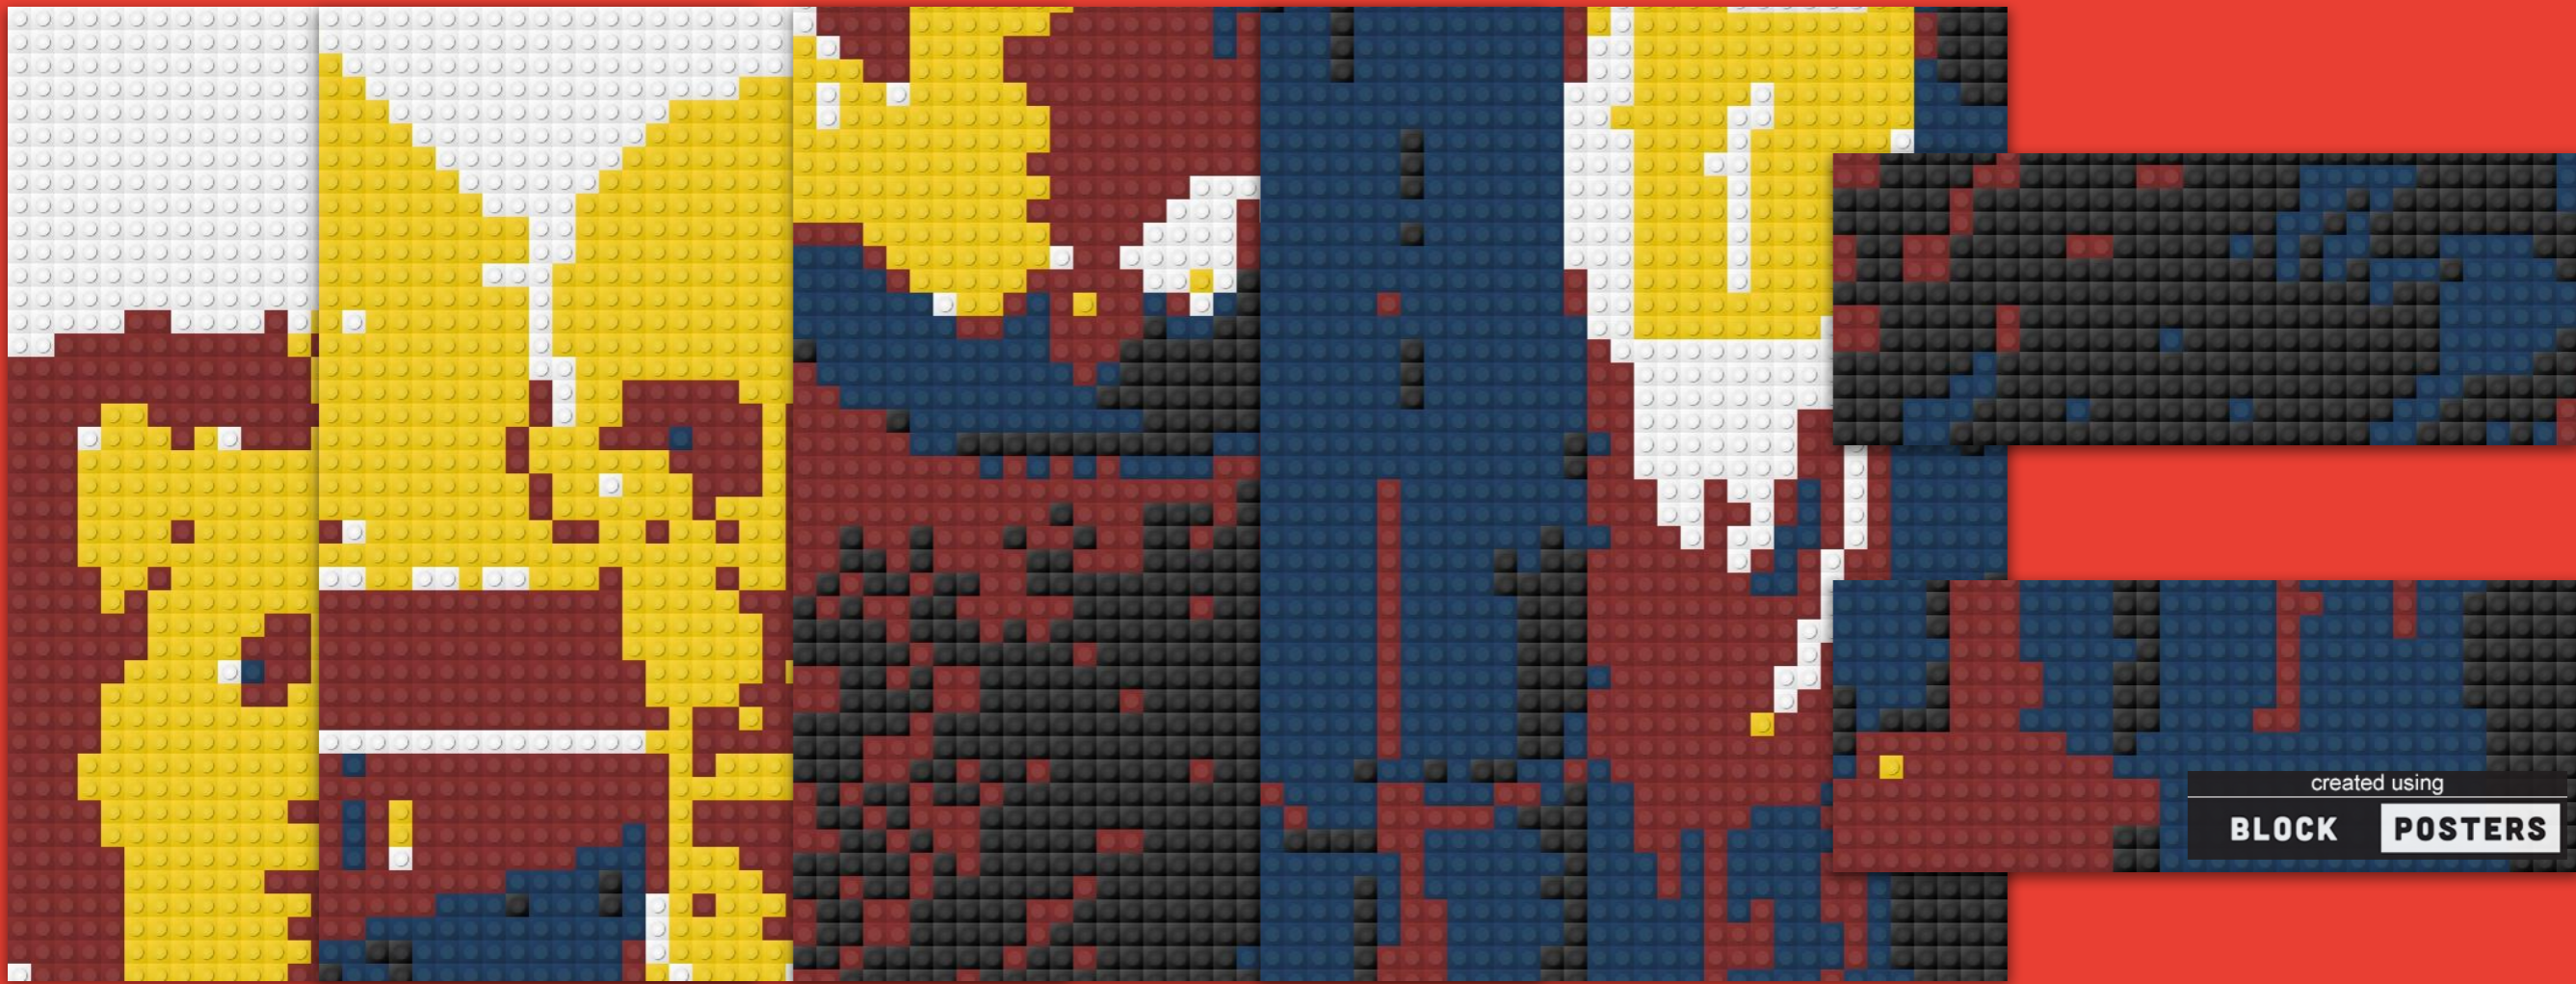

I have read and accept the [Terms of Service](#)

CREATE MY POSTER!

**Print the image and cut it into six 32 x 32
brick squares to match the plates**

BLOCKPOSTERS.COM

KATHERINE JOHNSON

**Print the image and cut it into six 32 x 32
brick squares to match the plates
They will print 32 bricks wide, it's the
height that you need to count and trim**

BLOCKPOSTERS.COM

AMERICAN GOTHIC

LEGO DESIGN

**Man with Gold Chain
by Rembrandt**

BRAINPOP BIOGRAPHIES

- Plan
- Learn
- Make
- Present

Rosa Parks became a member of the National Association for the Advancement of Colored People in the 1950's during the time of segregation. Blacks and whites were separated in many ways like separate bathrooms, water fountains, and schools. Blacks had to sit in the back of the bus. Rosa Parks took a stand against this by sitting where she wanted on the bus.