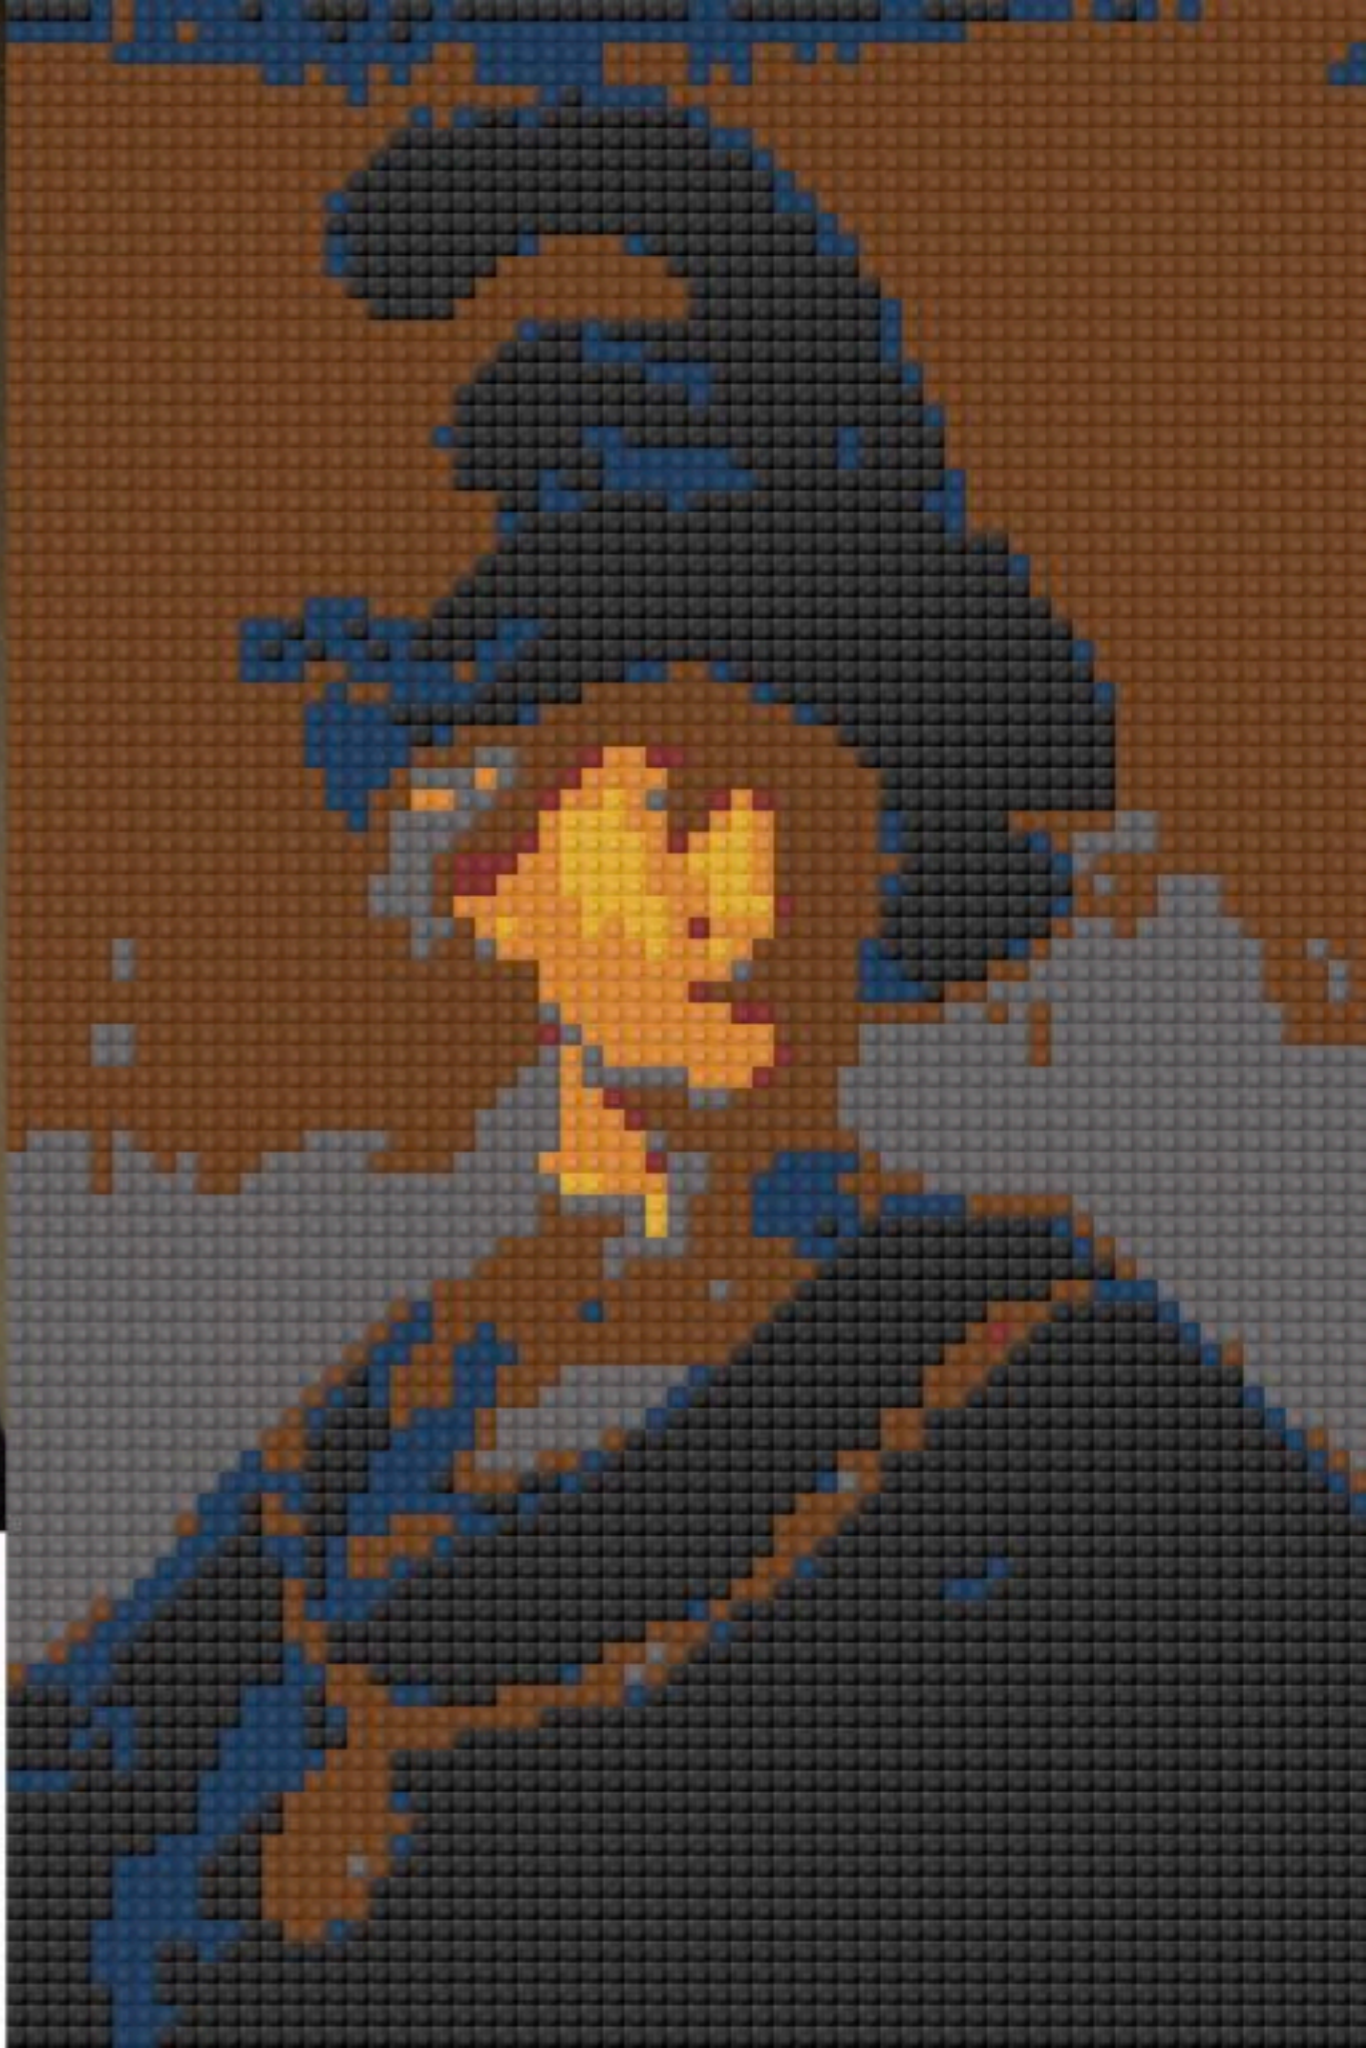

BLOCKPOSTERS.COM

AMERICAN GOTHIC

LEGO DESIGN

**Man with Gold Chain
by Rembrandt**

BRAINPOP BIOGRAPHIES

- Plan
- Learn
- Make
- Present

Rosa Parks became a member of the National Association for the Advancement of Colored People in the 1950's during the time of segregation. Blacks and whites were separated in many ways like separate bathrooms, water fountains, and schools. Blacks had to sit in the back of the bus. Rosa Parks took a stand against this by sitting where she wanted on the bus.