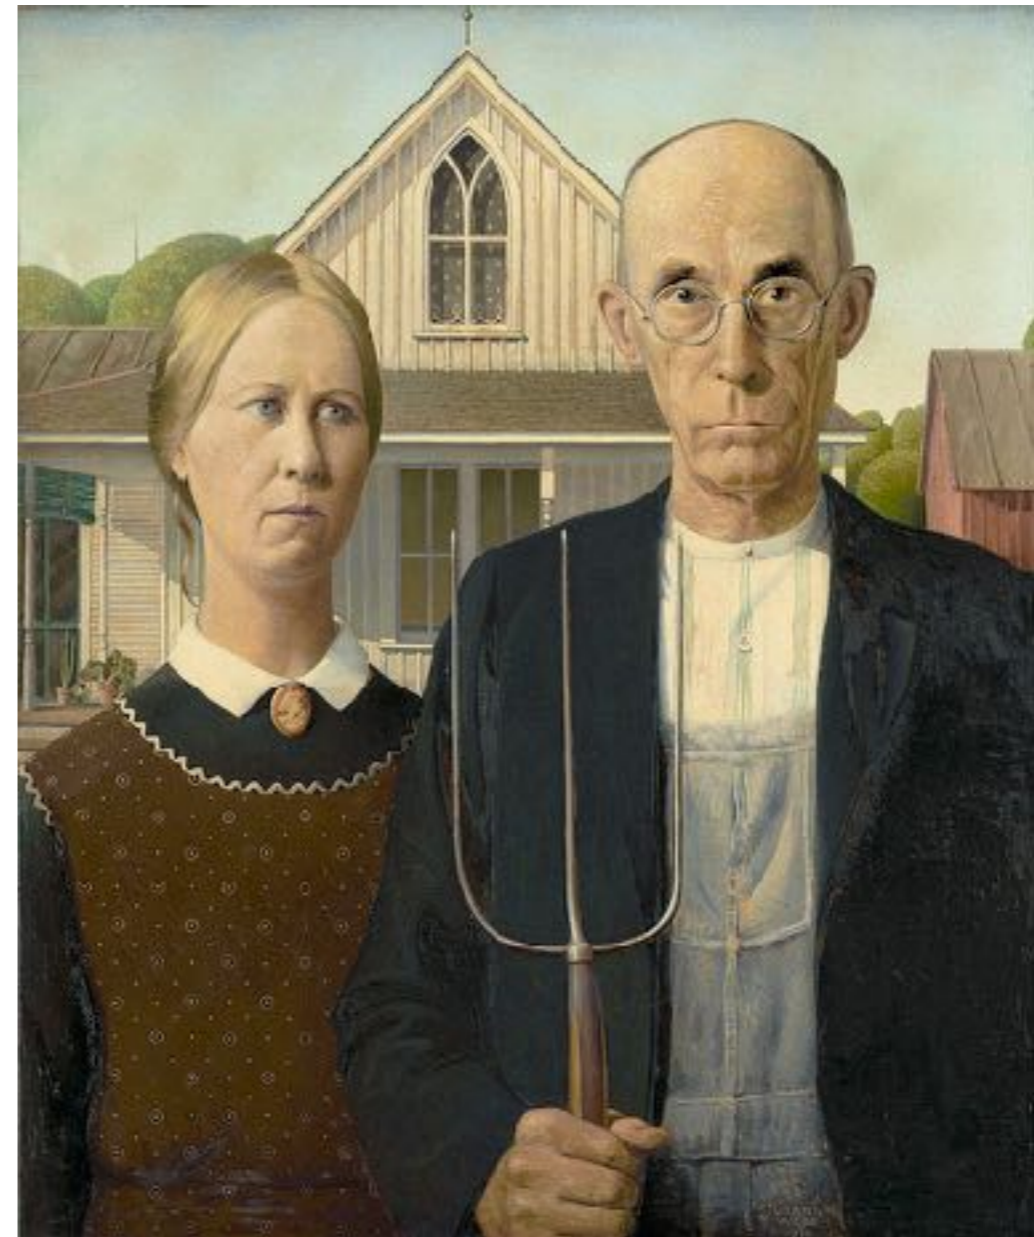

32 x 32 bricks = each plate
2 plates across = 64 bricks
3 plates down = 96 bricks