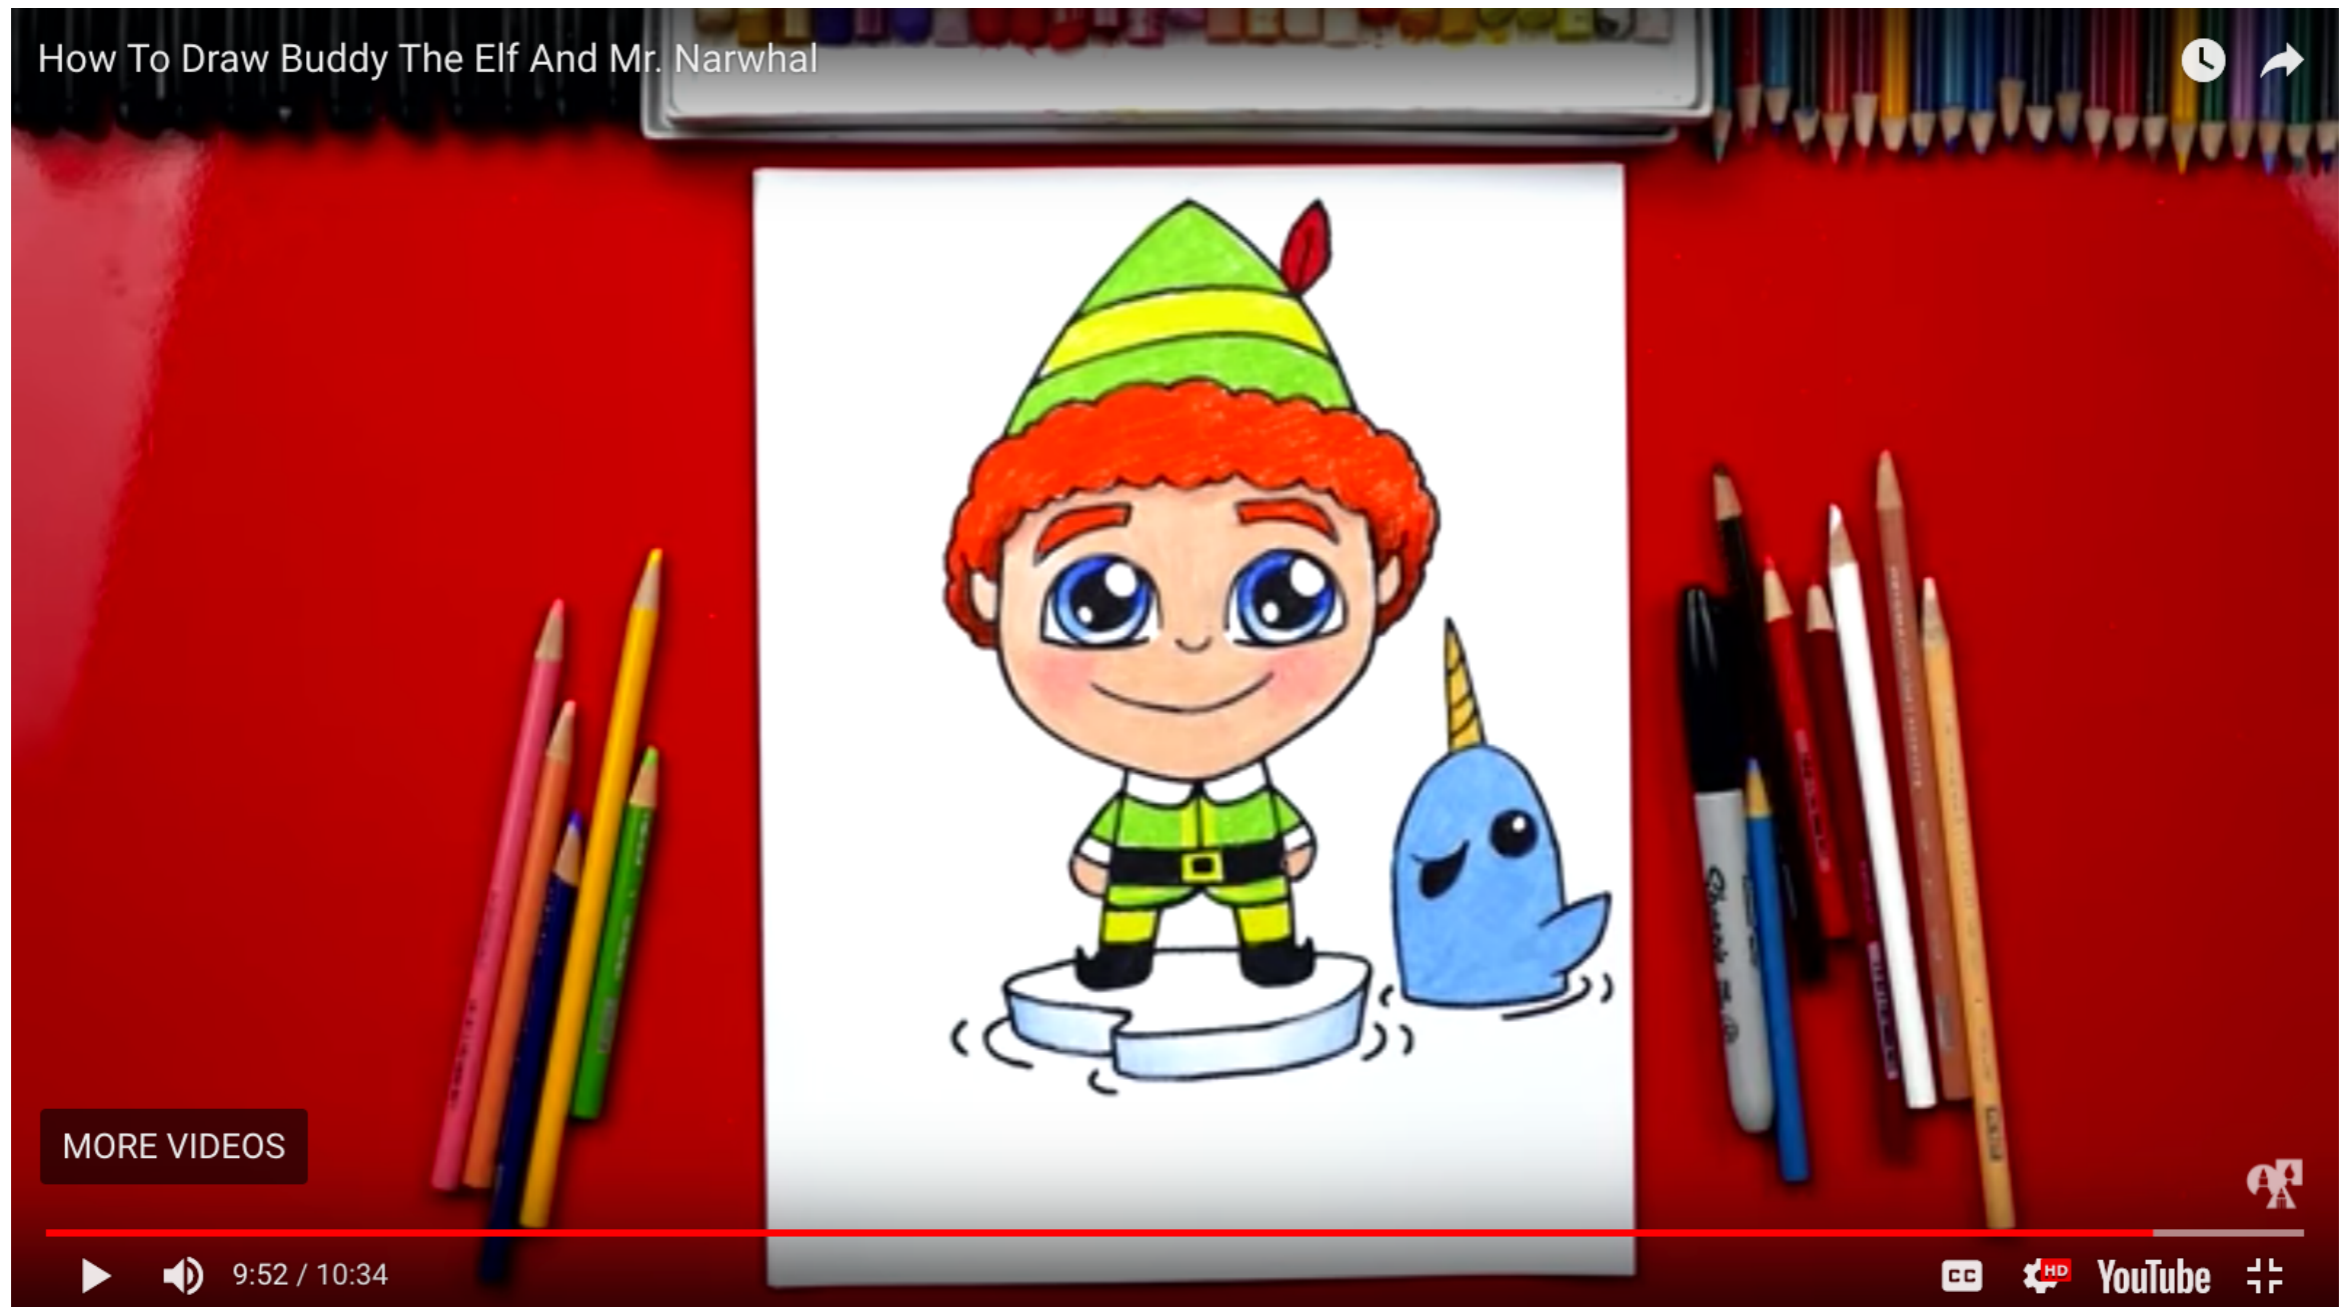

<https://www.artforkidshub.com/how-to-draw-cartoon-mrs-claus/>

How To Draw Cartoon Mrs. Claus

A screenshot of a YouTube video player. The video content shows a person's hands holding a white sheet of paper with a colorful drawing of Mrs. Claus. The drawing depicts a woman with a white hat with a green bow, rosy cheeks, and a red dress with a white apron. To the right of the drawing are several colored pencils and a black Sharpie marker. The video player interface includes a title bar at the top left that reads "How To Draw Cartoon Mrs. Claus", a "MORE VIDEOS" button, a progress bar at the bottom left showing "7:41 / 8:14", and the YouTube logo and settings icons at the bottom right.

Press **esc** to exit full screen

The image shows two side-by-side drawings of a cute, brown and white puppy wearing a red Santa hat with a white pom-pom and a green collar with a yellow bell. The puppy is sitting and looking forward. The drawings are on white paper, and the background is a red surface with various drawing supplies like pencils and markers. The left drawing shows the puppy with some shading on its face and paws, while the right drawing is a simpler line drawing with some color on the hat and collar.

MORE VIDEOS

Exit full screen

7:36 / 8:19

YouTube

<https://www.artforkidshub.com/how-to-draw-cartoon-santa-claus/>

How To Draw Cartoon Santa Claus

A screenshot of a YouTube video player. The video content shows a hand-drawn cartoon Santa Claus on a white sheet of paper. Santa is wearing a red hat with a white pom-pom, a red suit with white trim, a white beard, and a yellow belt buckle. He is holding a large brown sack. The drawing is on a red surface with various colored pencils and a black marker nearby. The video player interface includes a title bar at the top left that reads "How To Draw Cartoon Santa Claus", a "MORE VIDEOS" button, a progress bar at the bottom left showing "9:49 / 10:25", and the YouTube logo and settings icons at the bottom right.