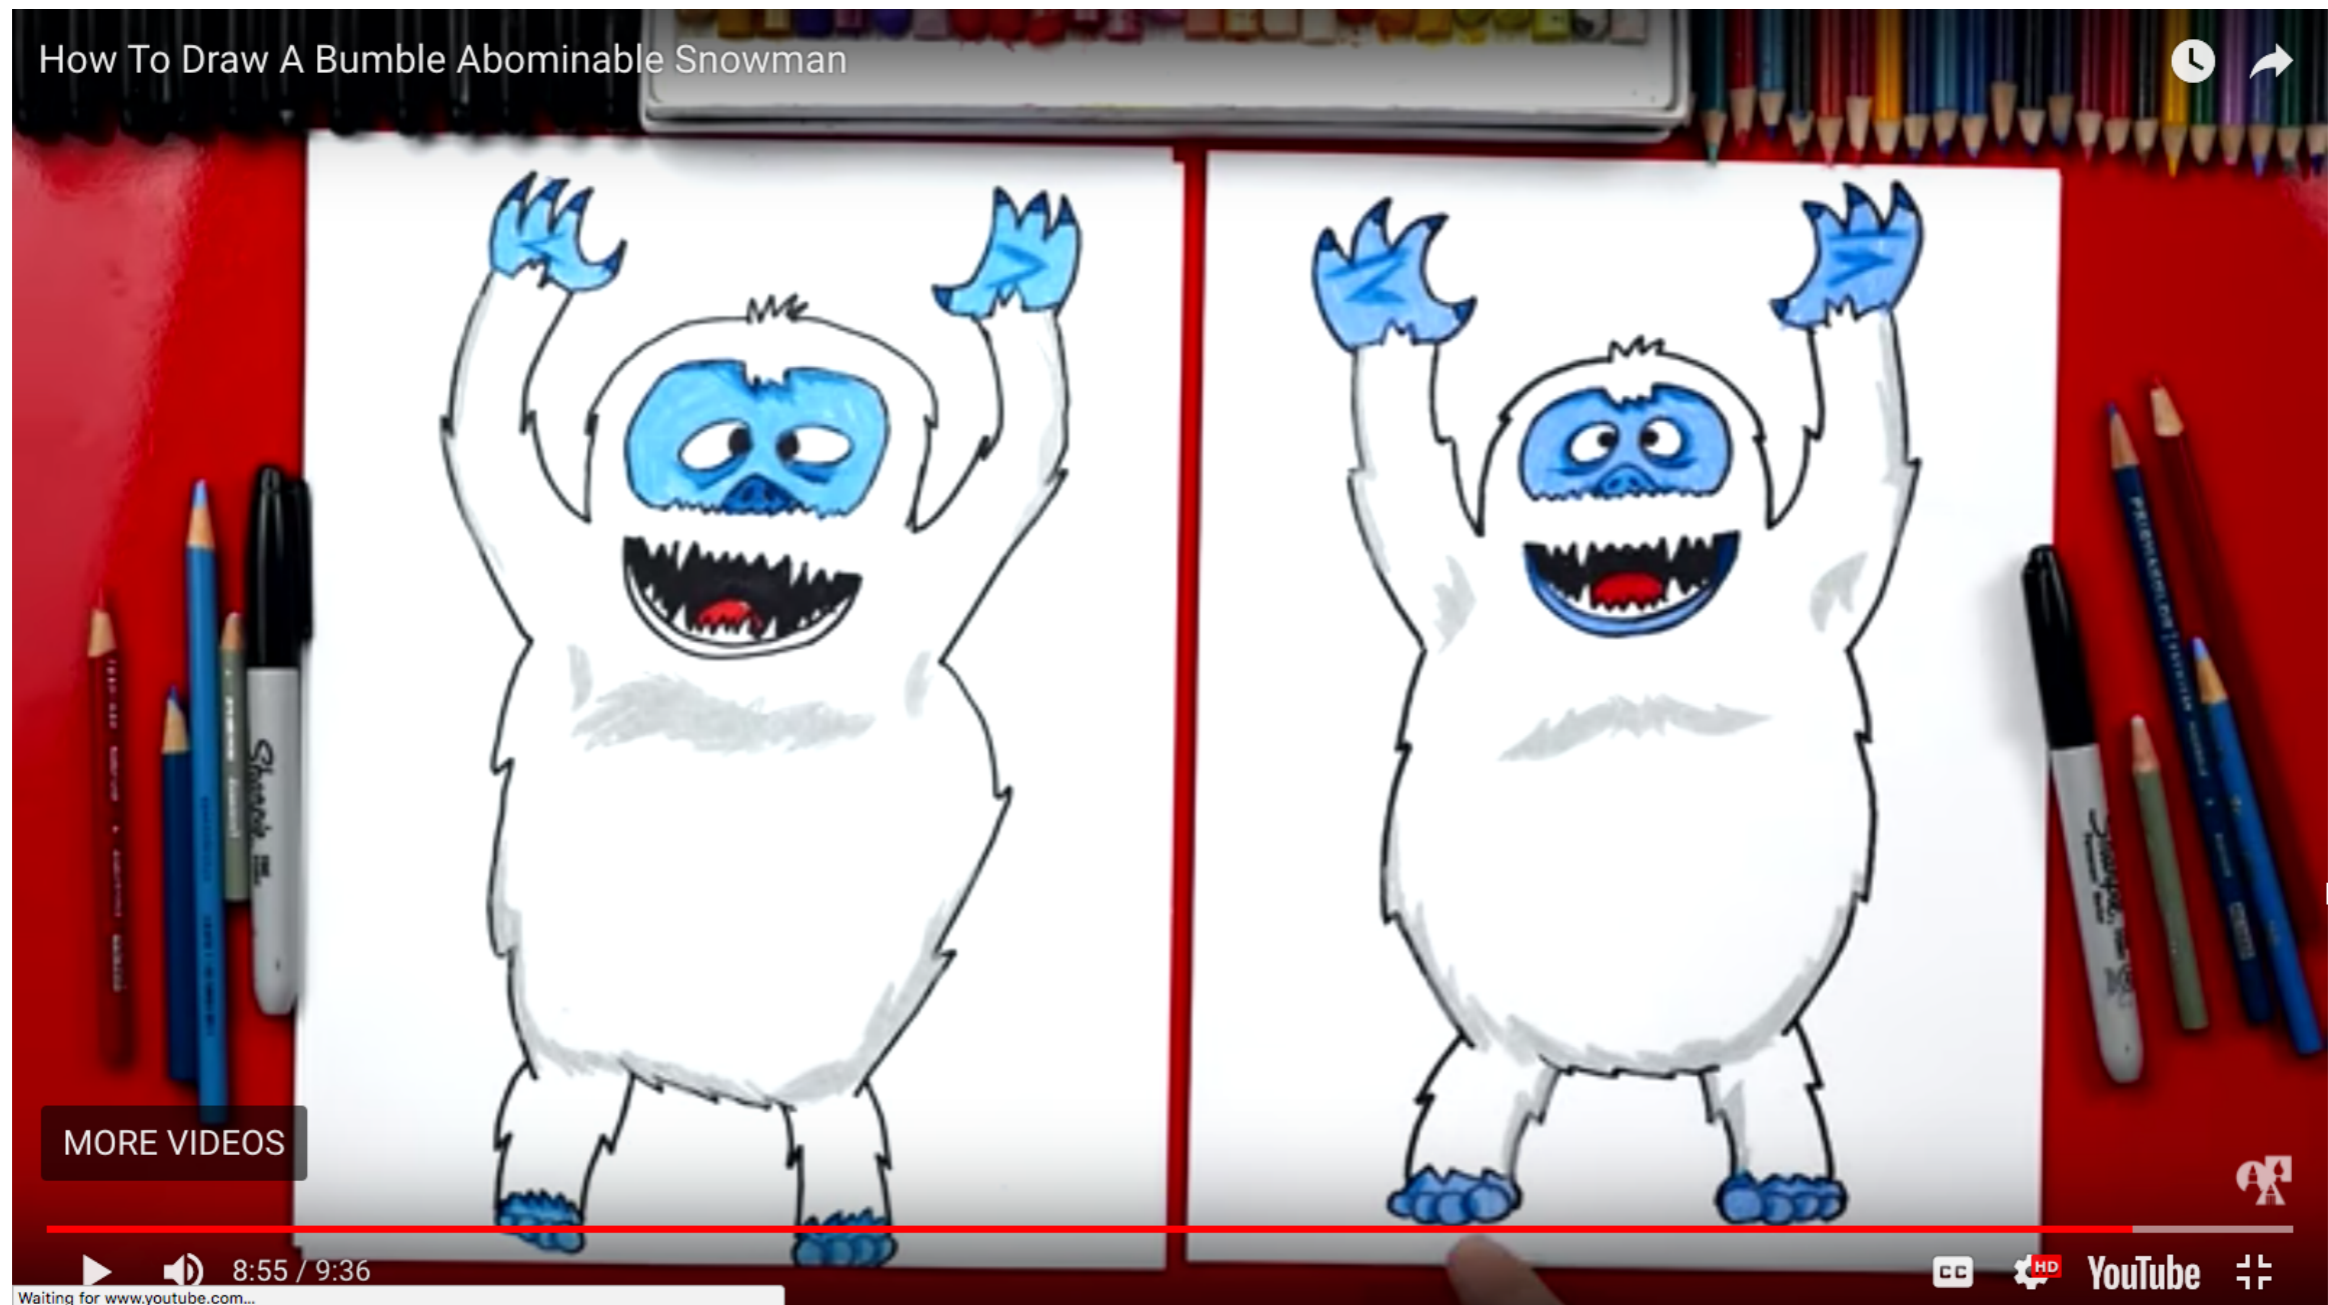

How To Draw A Bumble Abominable Snowman